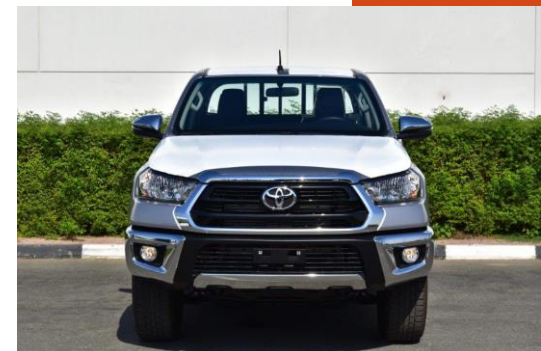

RADIATOR GRILLE: WITH CHROME
REAR BUMPER: STEEL STEP CHROME
REAR DECK: J DECK
REAR FOG LAMP: WITH
REAR LAMP GUARD: REAR LAMP GARNISH (CHROME PLATED) + L7AB FOR D-CAB
SEAT COVER MATERIAL: FULL LO FOR PICK UP
SPARE TIRE: GROUND TIRE(STEEL-WHEEL)
SPEAKER: 4SPEAKERS (DOOR)
SRS AIR BAG: DRIVERS+PASSENGER KNEE FOR DRIVER
STEERING COLUMN: TILT-MECHANICAL LOCK
STEERING SWITCH: AUDIO&TEL&VOICE
RCOGUNITION+MULTI INFO. DISPLAY-HI
STEP AND STEP COVER: WITHNARROW BLACK(P/U)
STRIPE TAPE: WITH
TIRE AND DISC WHEEL: 265/65R17 ALL TERRAIN STEEL GENERAL BLACK
VSC: WITH+HAC+TSC
WIRELESS/SMART DOOR: LOCK WITH JACK-KNIFE KEY